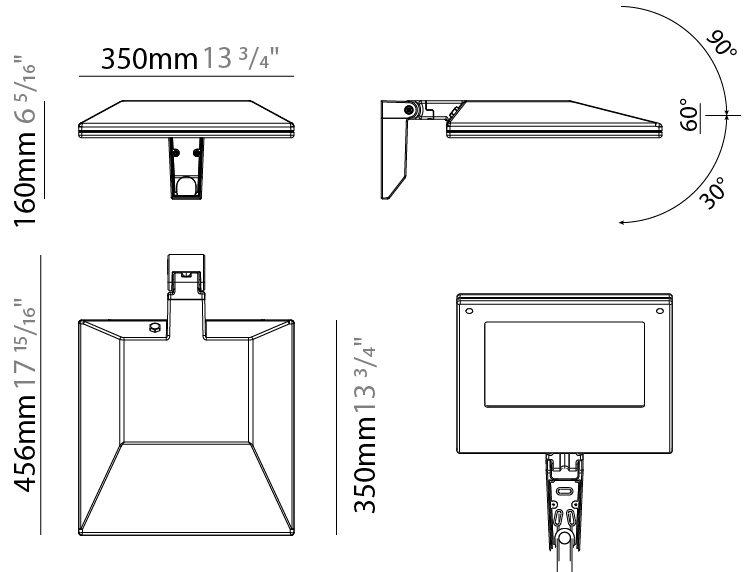

TARSIIUS SURFACE

E9F263-

base number	Color	Finish	Lens
	Temperature	Options	Options

1. To build a product code in our configurator select the specify button on the base model # product page
2. To build a manual product code on this datasheet choose from the options listed below in blue font and add the suffix to the base model #

GENERAL

Series: Tarsius
Brand: Platek
Division: Exterior
Mounting Type: Surface
Mounting Location: Wall
Subcategory: Flood

PHYSICAL

Shape: Rectangle
Width (mm): 350
Width (in): 13 3/4
Height (mm): 163
Depth (mm): 478
Height (in): 6 7/16
Depth (in): 18 13/16
Light Distribution: Direct
Screws: A4 stainless steel
Diffuser: Transparent Methacrylate - 4mm
Fixture Finish: BLK / WHI / GRY / COR / ANT / BRZ
Fixture Material: Aluminum Die Cast

ELECTRICAL

Lamp Type: LED
Input Wattage (W): 54
Total Output Wattage (W): 50
Dimming: Non-Dimmable / 0-10V Dimming
Driver Included: Yes
Driver Location: Integrated
Driver Type: Constant Current - Universal
Driver Class: Class 1
Input Voltage (V): 120 - 277
Constant Current (MA): 700

LED

Number of LEDs: 24
Color Temperature (°K): 3000 / 4000
Max. Delivered Lumen (lm): 4020 - 5770 / 4205 - 5975
Nominal Lumen (lm): 6000 / 6240
CRI: >80 CRI
Lamp Life (hrs): 60000

OPTICAL

Optic°: Street / Asymmetric
Adjustability: Tilt +90° / -22.5°

RATINGS AND CERTIFICATIONS

Certified By: Certified for North American Standards
IP rating: IP66
IK Rating: IK10
Bug Rating: B2 U0 G1