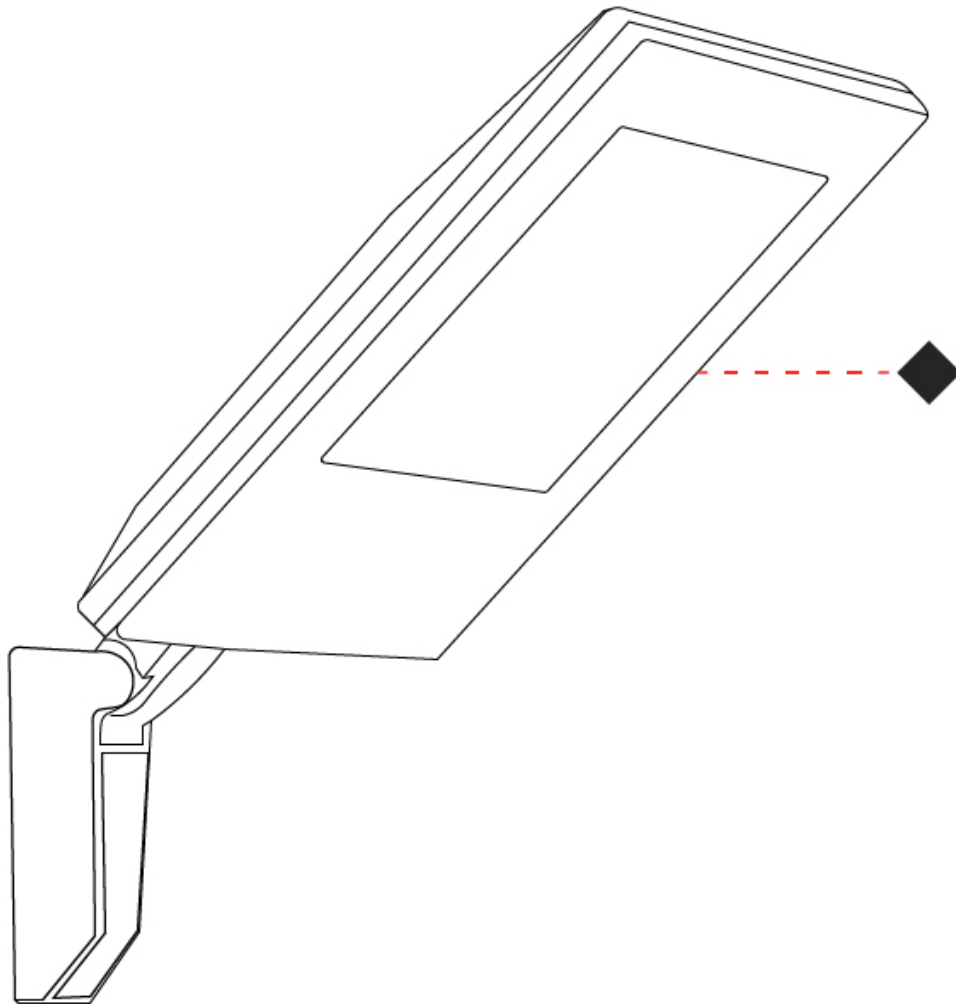

TARSIIUS SURFACE

E9F263-

PROJECT _____

TYPE _____

SPECIFIER _____

QUANTITY _____

DATE _____

E